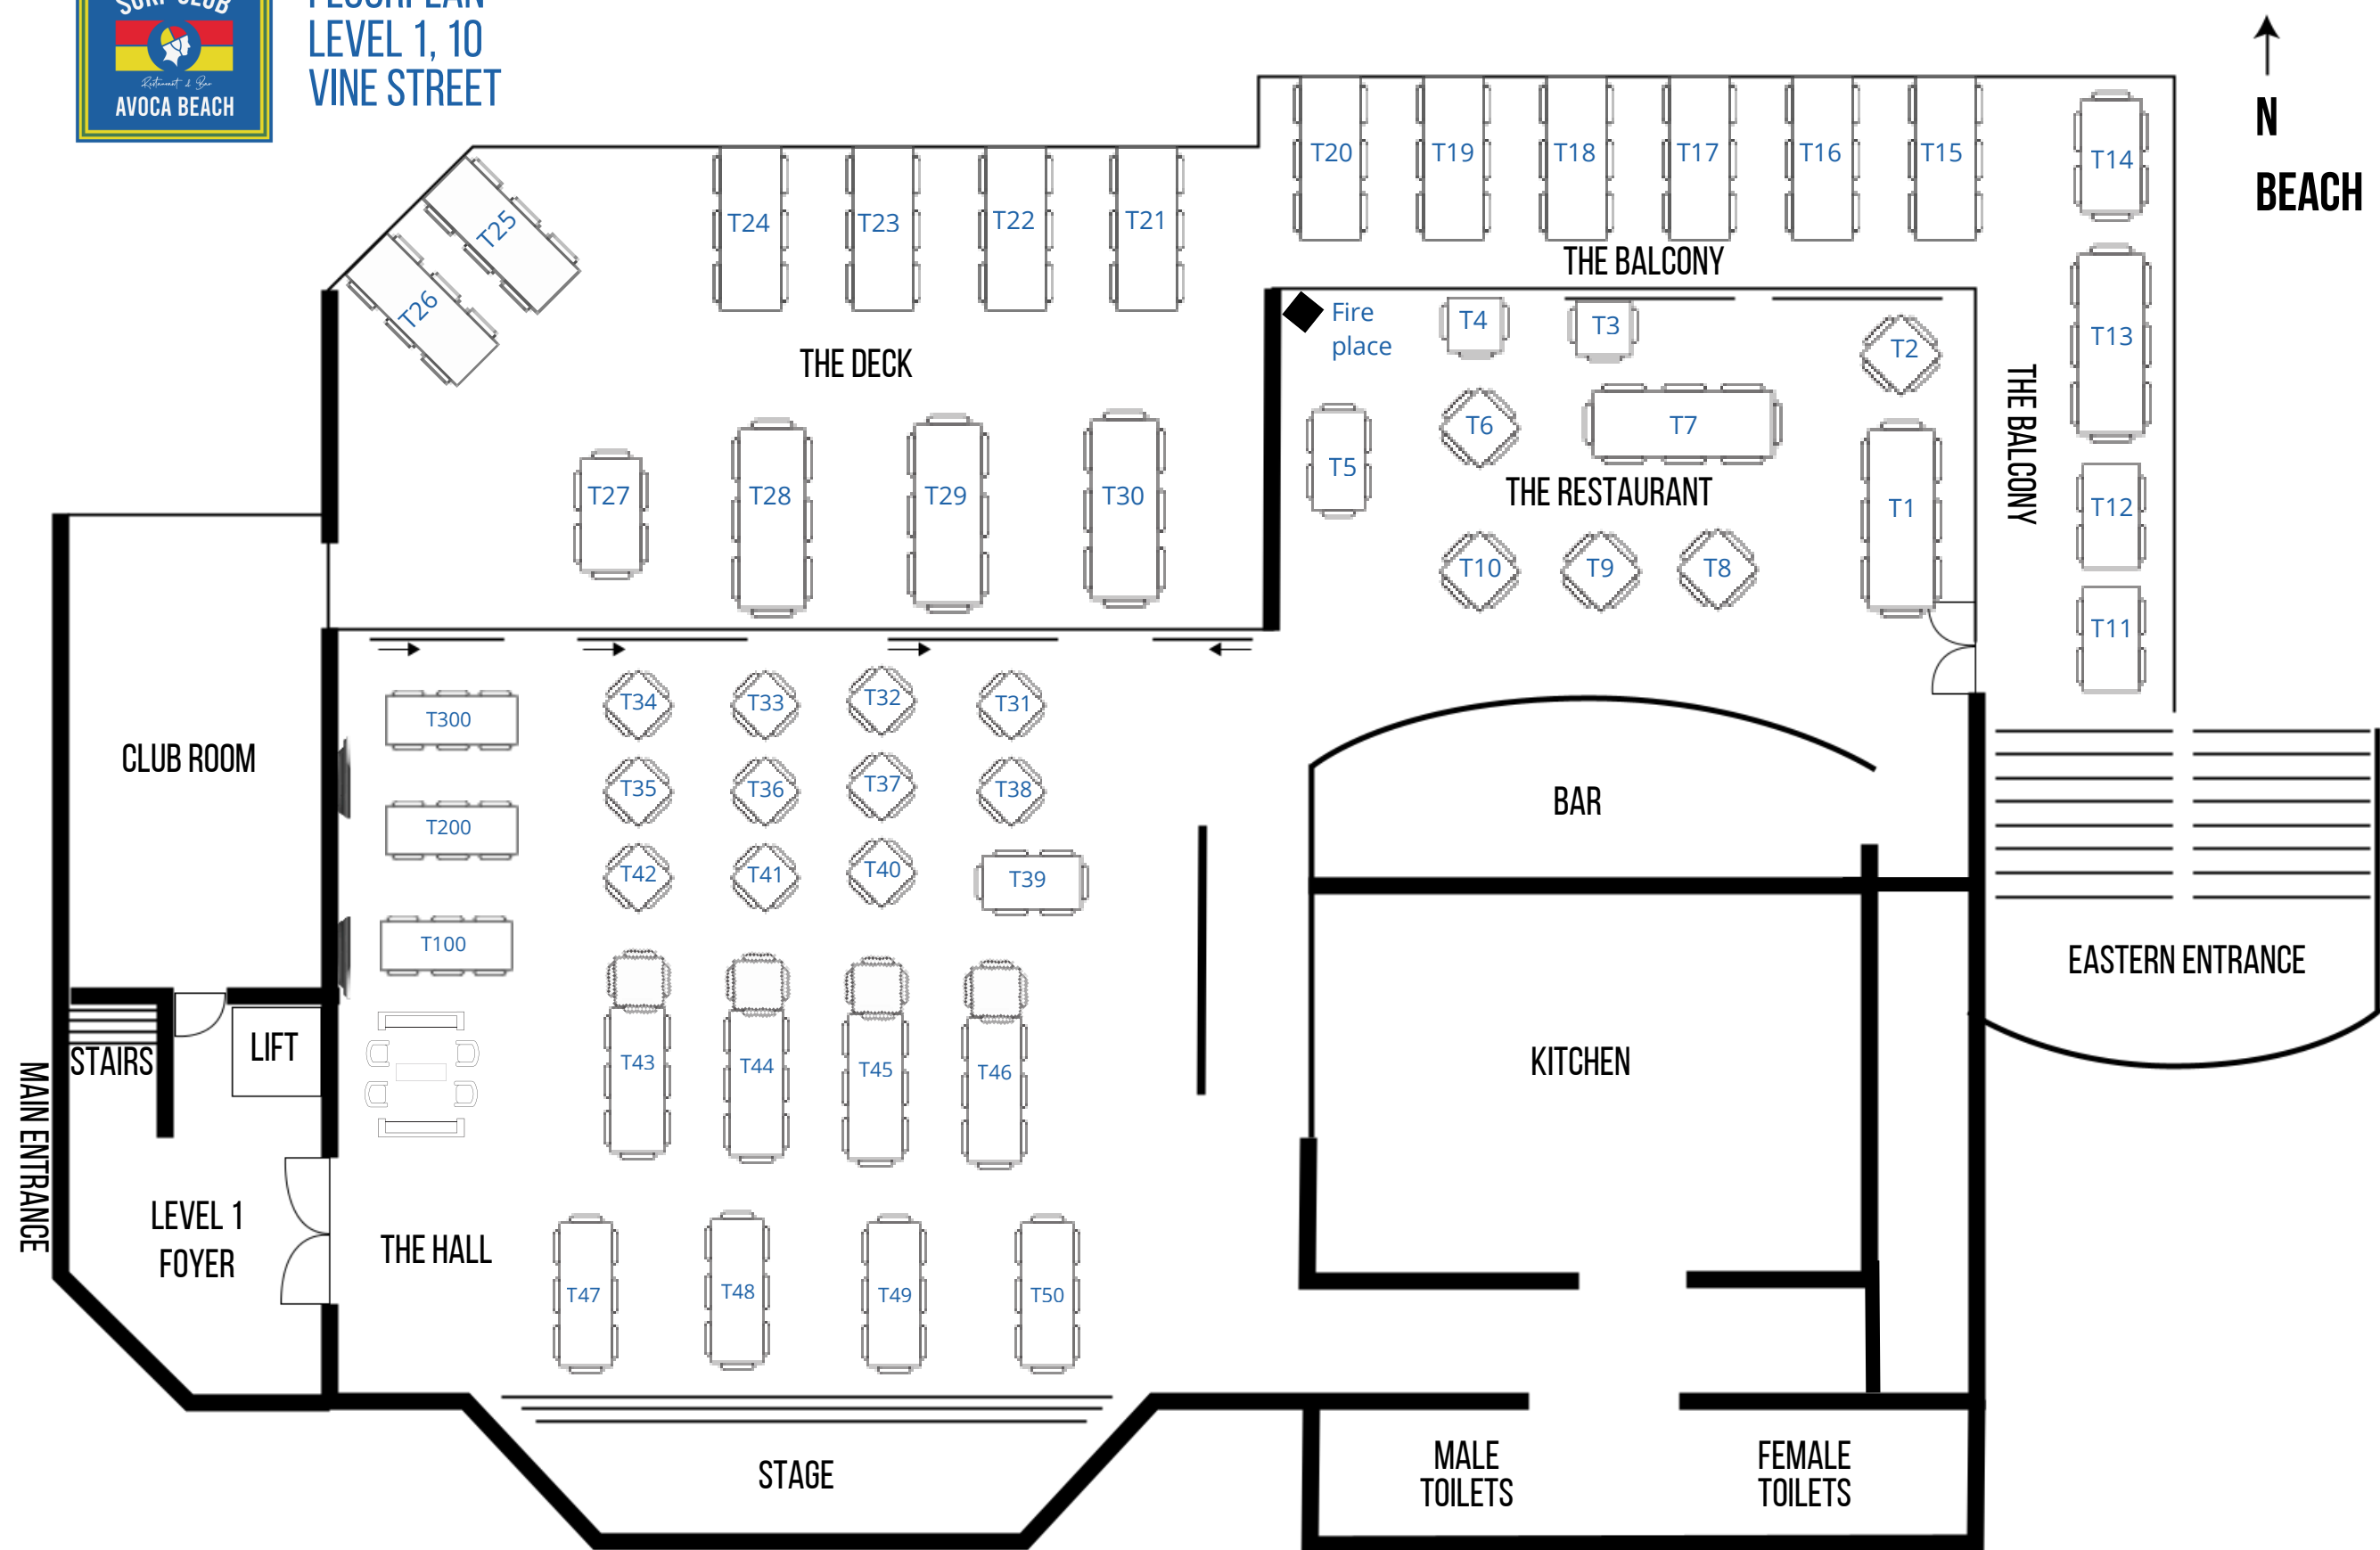

FLOORPLAN
LEVEL 1, 10
VINE STREET

↑
N
BEACH